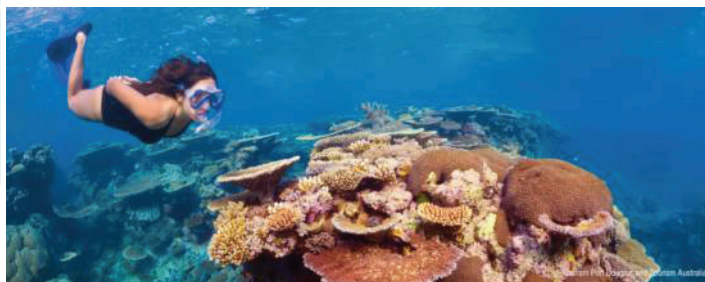

LUXURY CRUISE LINE

CAIRNS
BUSINESS & LEISURE TRAVEL
321 Sheridan Street
Cairns North, Queensland 4870
Tel: 07 4080 4000
Email: cairns@BLT.com.au

TOWNSVILLE
BUSINESS & LEISURE TRAVEL
158 Duckworth Street Garbutt,
Townsville, Queensland 4814
Tel: 07 4755 7100
Email: townsville@BLT.com.au

WEIPA
BUSINESS & LEISURE TRAVEL
Heritage Shopping Plaza
Weipa, Queensland 4874
Tel: 07 4082 4800
Email: weipa@BLT.com.au

CRYSTAL CRUISES

*Conditions Apply: All prices shown here are per person share twin (unless stated as single) in AUD, based on best available cruise fare at time of publication (08Jan19). Some cabins may have obstructed views. All prices based on cash payment - credit card fees may apply. Package is due in full 24 hours from reservation. Airfares/taxes, once issued have strict cancellation/change fees apply. Cruise deposit, amendment and cancellation conditions apply. Travel agent service fees may apply. Special conditions apply - please ask for full details at time of enquiry. All passports, vaccinations and visas are the responsibility of the travelling guest to secure prior to departure from Australia. Please note that the prices shown here are not shown in real time. While we endeavour to keep our pricing as up-to-date as possible, the advertised prices shown here may differ from the prices in our booking system at time of reservation. Offer ends 20Feb19 or until sold out/withdrawn and is subject to availability at time of booking. We reserve the right to correct errors without penalty.