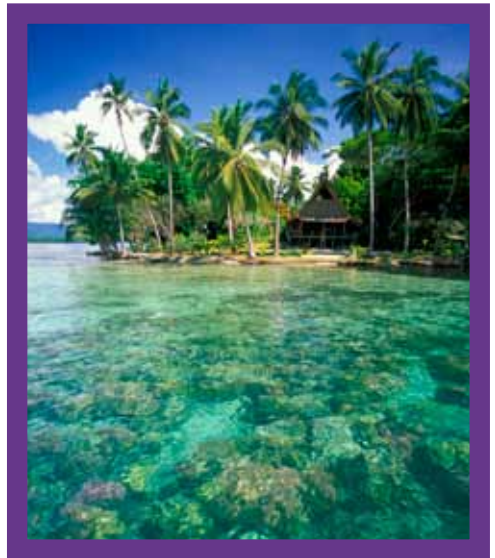

TRAVELLING WITH KIDZ???

CHILDREN RATES FROM $45

PER CHILD PER NIGHT

BABYSITTING SERVICES AVAILABLE